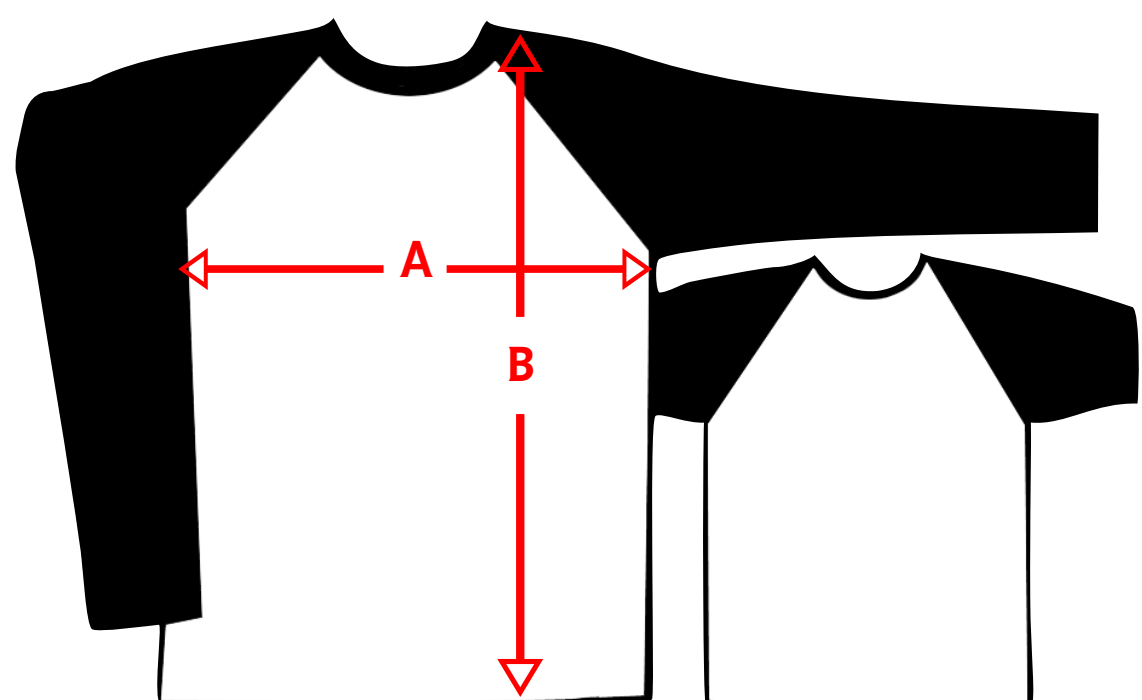

SIZE (MENS TEES)	CHEST (A) : INCHES	CHEST : CM	LENGTH (B) : INCHES	LENGTH : CM
SMALL	18	46	28	71
MEDIUM	20	51	29	74
LARGE	22	56	30	76
X-LARGE	24	61	31	79
2X-LARGE	26	66	32	81

SIZE (GIRLY TEES)	CHEST (A) : INCHES	CHEST : CM	LENGTH (B) : INCHES	LENGTH : CM
LADIES SMALL	16	41	25	64
LADIES LARGE	19	47	28	69

SIZE (HOODS & ZIPS)	CHEST (A) : INCHES	CHEST : CM	LENGTH (B) : INCHES	LENGTH : CM
SMALL	19	49	26	66
MEDIUM	21	54	27	69
LARGE	23	59	28	71
X-LARGE	25	64	29	74
2X-LARGE	27	69	30	76

SIZE (MENS LS)	CHEST (A) : INCHES	CHEST : CM	LENGTH (B) : INCHES	LENGTH : CM
MEDIUM	19	49	27	70
LARGE	21	54	28	72
X-LARGE	24	61	29	75
2X-LARGE	26	66	30	77

SIZE (MENS BASEBALL)	CHEST (A) : INCHES	CHEST : CM	LENGTH (B) : INCHES	LENGTH : CM
SMALL	18	46	27	70
MEDIUM	19	49	28	72
LARGE	21	54	29	74
X-LARGE	23	59	30	76

SIZE (MENS WORKER)	CHEST (A) : INCHES	CHEST : CM	LENGTH (B) : INCHES	LENGTH : CM
MEDIUM	23.5	60	28	71
LARGE	24.5	62	29	74
X-LARGE	25.5	65	30	76