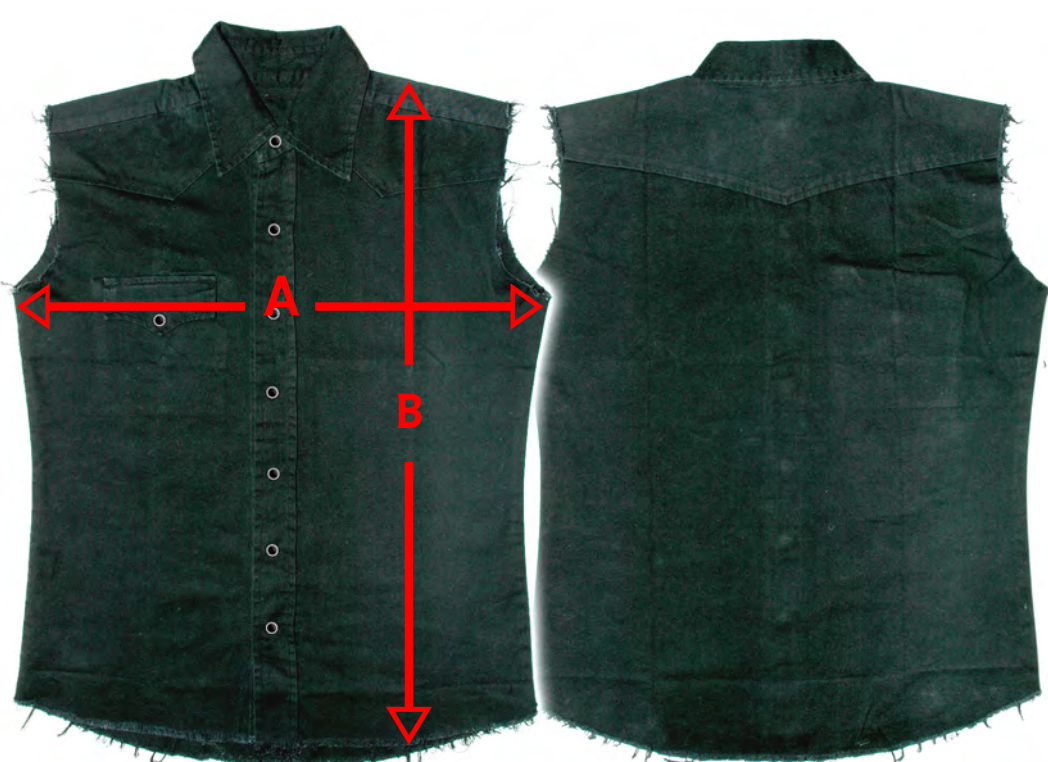

SIZE (MENS WORKER)	CHEST (A) : INCHES	CHEST : CM	LENGTH (B) : INCHES	LENGTH : CM
MEDIUM	23.5	60	28	71
LARGE	24.5	62	29	74
X-LARGE	25.5	65	30	76