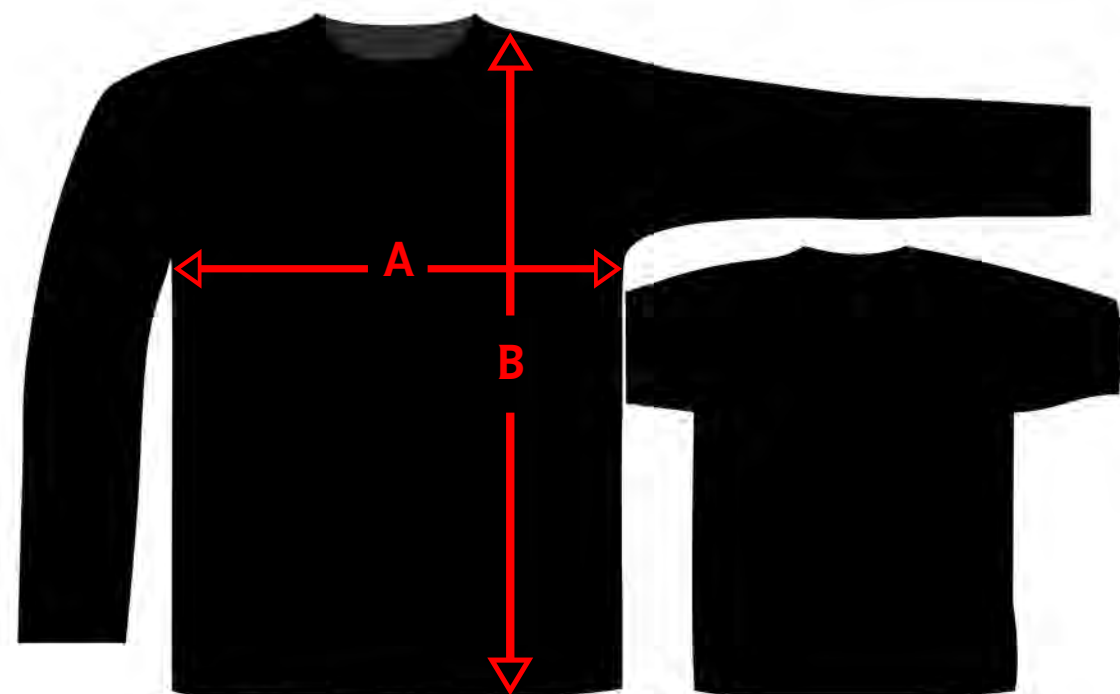

SIZE (MENS TEES)	CHEST (A) : INCHES	CHEST : CM	LENGTH (B) : INCHES	LENGTH : CM
SMALL	18	46	28	71
MEDIUM	20	51	29	74
LARGE	22	56	30	76
X-LARGE	24	61	31	79
2X-LARGE	26	66	32	81

SIZE (GIRLY TEES)	CHEST (A) : INCHES	CHEST : CM	LENGTH (B) : INCHES	LENGTH : CM
LADIES SMALL	16	41	25	64
LADIES LARGE	19	47	28	69

SIZE (HOODS & ZIPS)	CHEST (A) : INCHES	CHEST : CM	LENGTH (B) : INCHES	LENGTH : CM
SMALL	19	49	26	66
MEDIUM	21	54	27	69
LARGE	23	59	28	71
X-LARGE	25	64	29	74
2X-LARGE	27	69	30	76

SIZE (MENS LS)	CHEST (A) : INCHES	CHEST : CM	LENGTH (B) : INCHES	LENGTH : CM
MEDIUM	19	49	27	70
LARGE	21	54	28	72
X-LARGE	24	61	29	75
2X-LARGE	26	66	30	77

SIZE (MENS BASEBALL)	CHEST (A) : INCHES	CHEST : CM	LENGTH (B) : INCHES	LENGTH : CM
SMALL	18	46	27	70
MEDIUM	19	49	28	72
LARGE	21	54	29	74
X-LARGE	23	59	30	76

SIZE (MENS WORKER)	CHEST (A) : INCHES	CHEST : CM	LENGTH (B) : INCHES	LENGTH : CM
MEDIUM	23.5	60	28	71
LARGE	24.5	62	29	74
X-LARGE	25.5	65	30	76