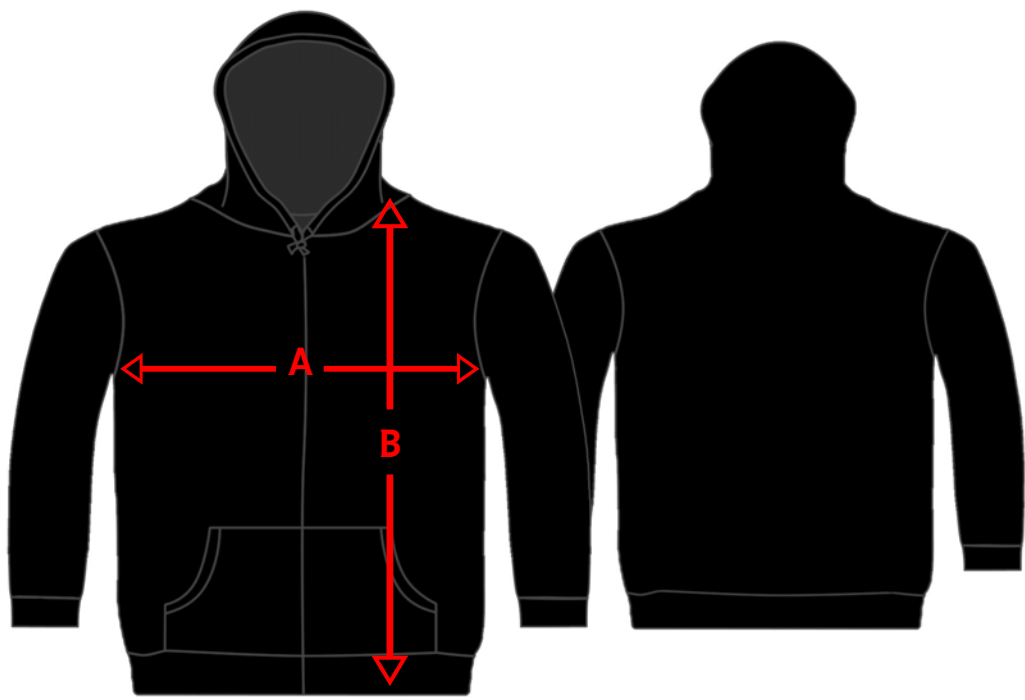

SIZE (MENS TEES)	CHEST (A) : INCHES	CHEST : CM	LENGTH (B) : INCHES	LENGTH : CM
SMALL	18	46	28	71
MEDIUM	20	51	29	74
LARGE	22	56	30	76
X-LARGE	24	61	31	79
2X-LARGE	26	66	32	81

SIZE (GIRLY TEES)	CHEST (A) : INCHES	CHEST : CM	LENGTH (B) : INCHES	LENGTH : CM
LADIES SMALL	16	41	25	64
LADIES LARGE	19	47	28	69

SIZE (HOODS & ZIPS)	CHEST (A) : INCHES	CHEST : CM	LENGTH (B) : INCHES	LENGTH : CM
SMALL	19	49	26	66
MEDIUM	21	54	27	69
LARGE	23	59	28	71
X-LARGE	25	64	29	74
2X-LARGE	27	69	30	76

SIZE (MENS LS)	CHEST (A) : INCHES	CHEST : CM	LENGTH (B) : INCHES	LENGTH : CM
MEDIUM	19	49	27	70
LARGE	21	54	28	72
X-LARGE	24	61	29	75
2X-LARGE	26	66	30	77