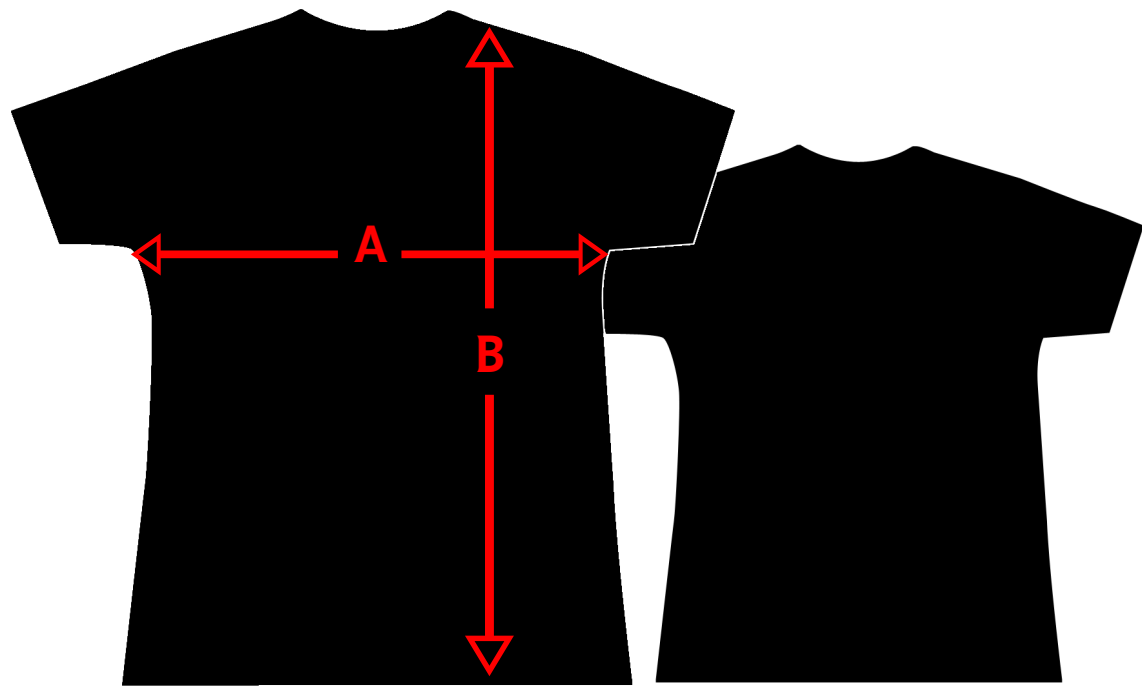

SIZE (MENS TEES)	CHEST (A) : INCHES	CHEST : CM	LENGTH (B) : INCHES	LENGTH : CM
SMALL	18	46	28	71
MEDIUM	20	51	29	74
LARGE	22	56	30	76
X-LARGE	24	61	31	79
2X-LARGE	26	66	32	81

SIZE (GIRLY TEES)	CHEST (A) : INCHES	CHEST : CM	LENGTH (B) : INCHES	LENGTH : CM
LADIES SMALL	16	41	25	64
LADIES LARGE	19	47	28	69

SIZE (HOODS & ZIPS)	CHEST (A) : INCHES	CHEST : CM	LENGTH (B) : INCHES	LENGTH : CM
SMALL	19	49	26	66
MEDIUM	21	54	27	69
LARGE	23	59	28	71
X-LARGE	25	64	29	74
2X-LARGE	27	69	30	76

SIZE (MENS LS)	CHEST (A) : INCHES	CHEST : CM	LENGTH (B) : INCHES	LENGTH : CM
MEDIUM	19	49	27	70
LARGE	21	54	28	72
X-LARGE	24	61	29	75
2X-LARGE	26	66	30	77

SIZE (MENS BASEBALL)	CHEST (A) : INCHES	CHEST : CM	LENGTH (B) : INCHES	LENGTH : CM
SMALL	18	46	27	70
MEDIUM	19	49	28	72
LARGE	21	54	29	74
X-LARGE	23	59	30	76

SIZE (MENS WORKER)	CHEST (A) : INCHES	CHEST : CM	LENGTH (B) : INCHES	LENGTH : CM
MEDIUM	23.5	60	28	71
LARGE	24.5	62	29	74
X-LARGE	25.5	65	30	76